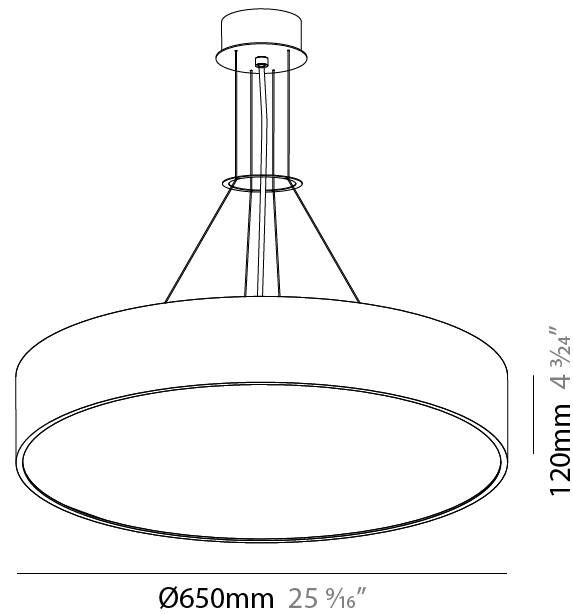

GENERAL

Series: Sign
Brand: Prolicht
Division: Architectural
Mounting Type: Suspension
Mounting Location: Ceiling
Subcategory: Pendant

PHYSICAL

Shape: Round
Diameter (mm): 650
Diameter (in): 25 ³/₁₆"
Depth (mm): 120
Depth (in): 4 ³/₄"
Max. Overall Height (mm): 2120
Max. Overall Height (in): 83 ⁷/₁₆"
Light Distribution: Direct / Indirect
Weight (kg): 8.8
Weight (lbs): 19.4
Diffuser: PMMA - Opal or Micro-Prism
Fixture Finish: SSR / BKV / CWI / CRY / HAB / UFT / ITA / RUA / FTG / MYG / LOD / PUS / FRO / FUP / KIA / POP / BLS / SPG / MEY / GOH / GUM / CHC / COM / ABZ / JAG / OBR / MOS / ROR
Fixture Material: Extruded Aluminum / Steel
Cable Details: 2000mm or 6000mm Transparent Cable

ELECTRICAL

Lamp Type: LED (Zhaga Standard)
Input Wattage (W): 66.5/18.6
Total Output Wattage (W): 57/16
Dimming: Tri-Mode (Non-Dimming and Phase Dimming (120Vac only) and 0-10V Dimming)
Driver Included: Yes
Driver Location: Integrated
Driver Type: Constant Current - Universal
Driver Class: Class 2
Input Voltage (V): 120 - 277
Constant Current (MA): 500/700

LED

Color Temperature (°K): 2700 / 3000 / 3500 / 4000
Max. Delivered Lumen (lm): 9430 / 10035 / 10240
CRI: >80 CRI
Efficiency (%): 86
Lamp Life (hrs): 50000

OPTICAL

RATINGS AND CERTIFICATIONS

Certified By: Certified for North American Standards
IP rating: IP20